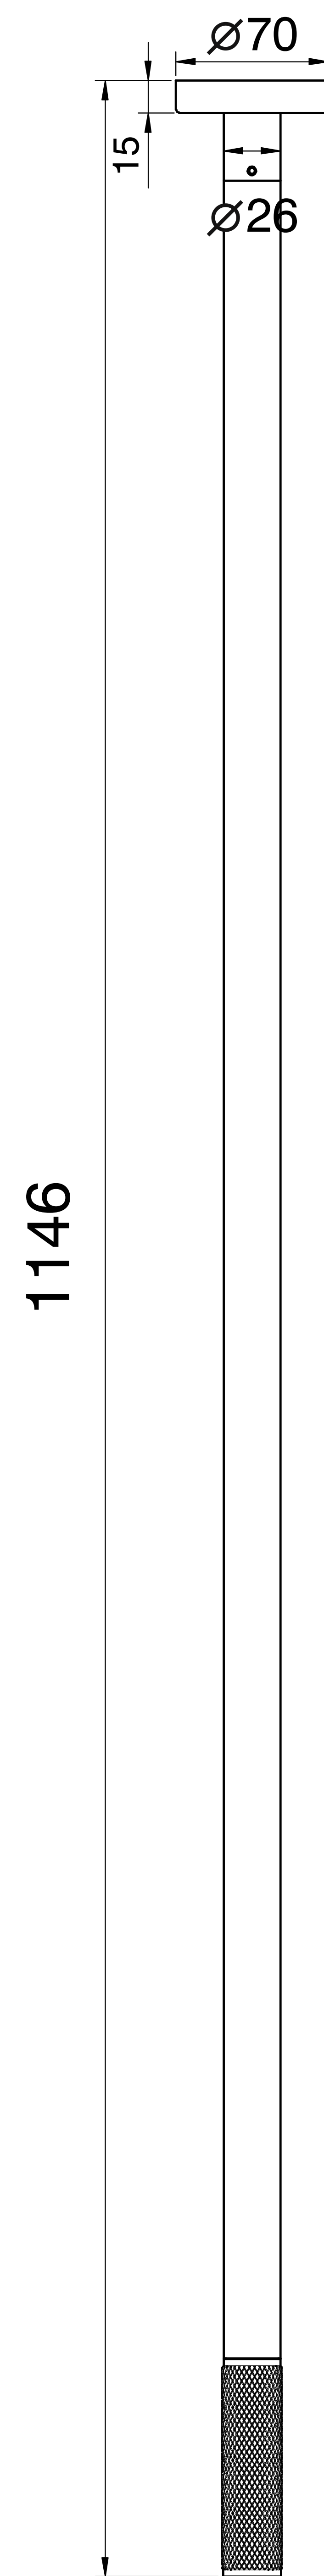

Mouth-Operated Ceiling Mounted Faucet

Product Code : 1313

Technical Drawing

All dimension are in **mm**